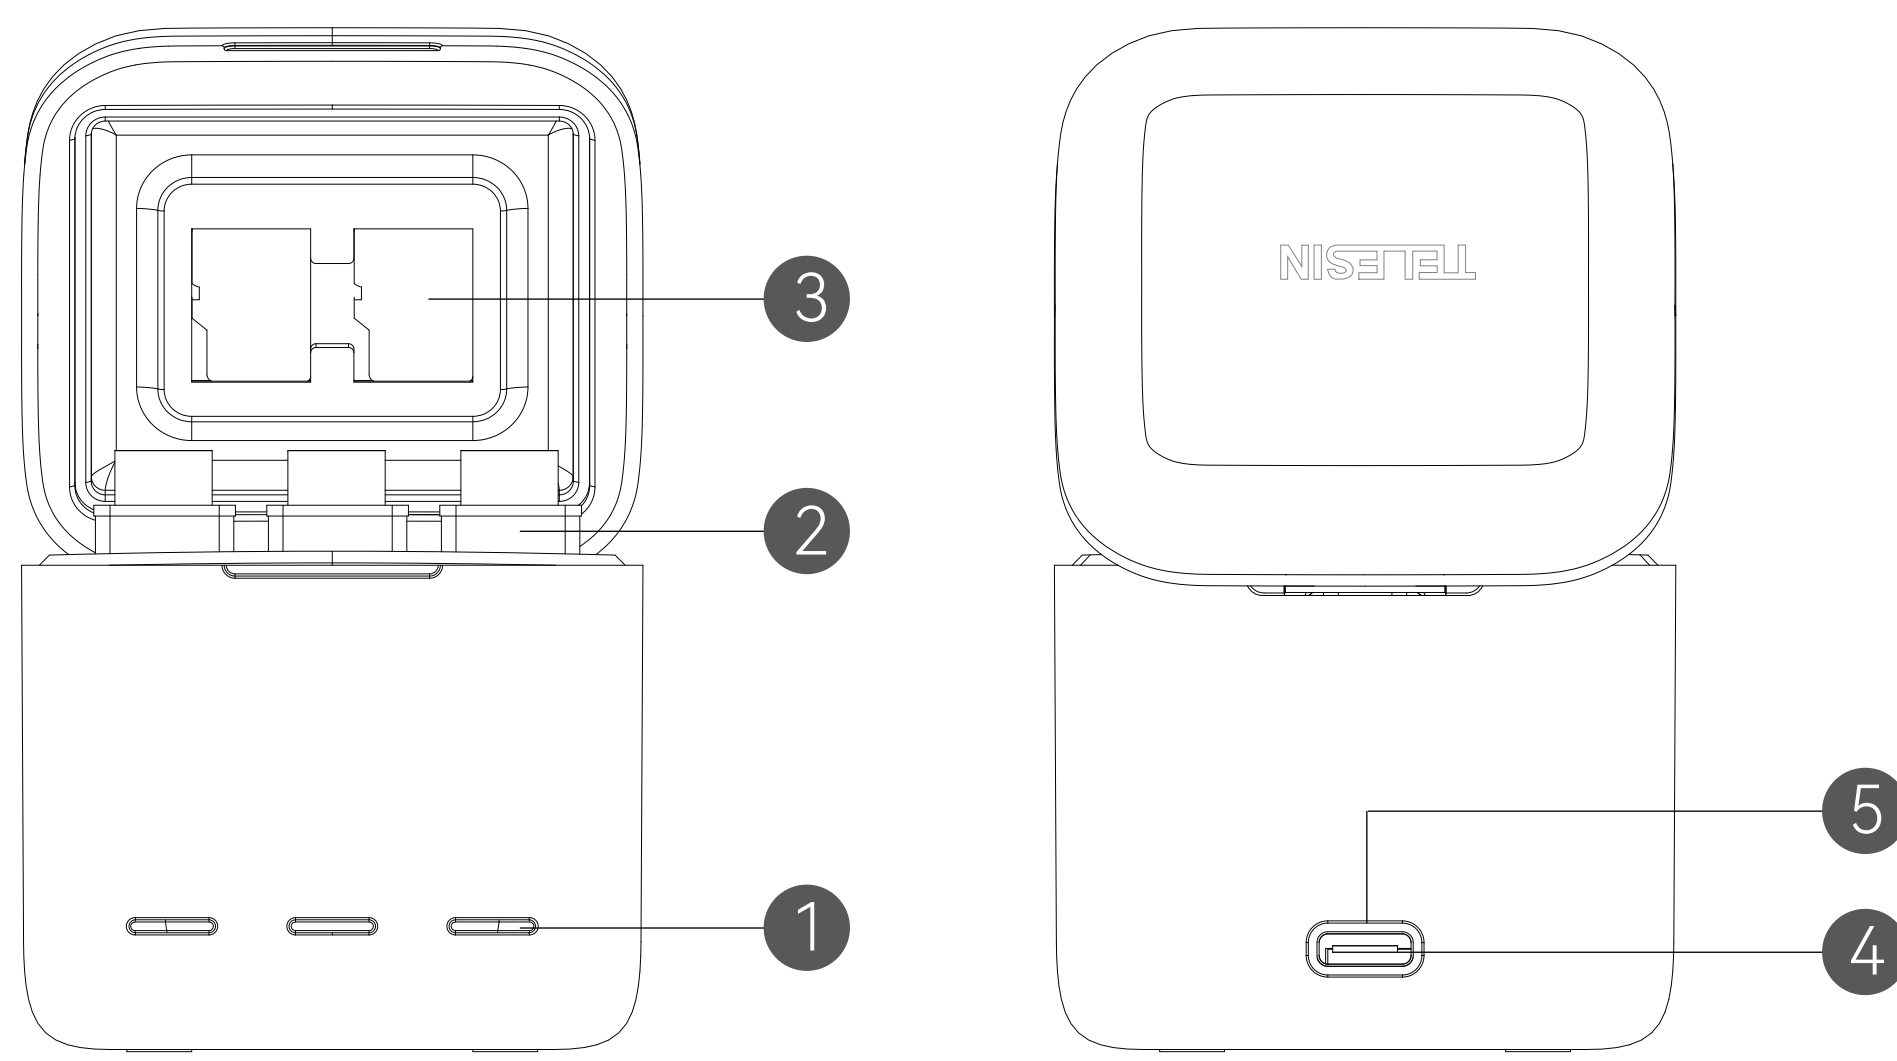

For Hero 12/11/10/9

Battery Charging Box

Introduction

The Hero 12/11/10/9 Battery Charging Box can charge three batteries at the same time with a USB adapter. There are a power indicator and three charging status indicators on it. The charging box can hold three batteries and two TF memory cards.

- 1 Charging Status Indicators
- 2 Battery Ports
- 3 TF Card Slots
- 4 Power Indicator
- 5 Type C Port

Usage

Place the battery into battery ports as shown in the figure below. Connect the USB adapter to the Type C port.

LED Indicators

Status	LED Indicators
No Battery	Blue power indicator is always on.
Charging	Red LED is on. Blue LED is breathing
Nearly Full	Yellow LED is on. Blue LED is breathing
Full	Green LED is on