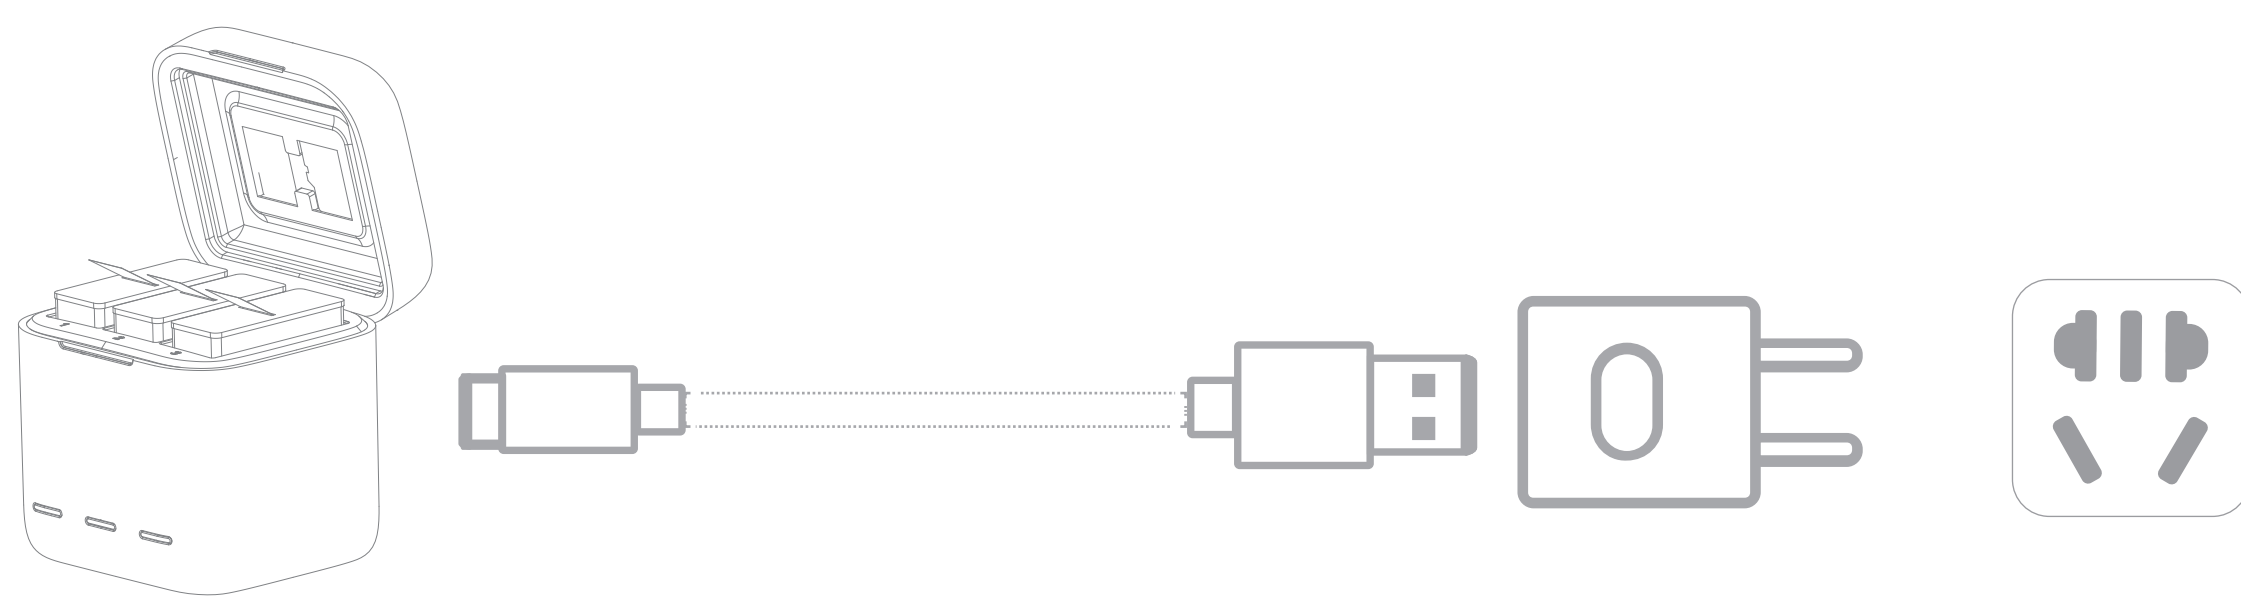

For Hero 12/11/10/9

Battery Charging Box

Introduction

The Hero 12/11/10/9 Battery Charging Box can charge three batteries at the same time with a USB adapter. There are a power indicator and three charging status indicators on it. The charging box can hold three batteries and two TF memory cards.

- 1 Charging Status Indicators
- 2 Battery Ports
- 3 TF Card Slots
- 4 Power Indicator
- 5 Type C Port

Usage

Place the battery into battery ports as shown in the figure below. Connect the USB adapter to the Type C port.

LED Indicators

Status	LED Indicators
No Battery	Blue power indicator is always on.
Charging	Red LED is on. Blue LED is breathing
Nearly Full	Yellow LED is on. Blue LED is breathing
Full	Green LED is on

Specifications

Model	GP-BCG-901
Supported Batteries	Hero 12/11/10/9 Batteries
Operating Temperature	5°C ~ 45°C
Input	5V = 2.4A
Output	4.4V 800mA×3

Note

- Each output of the Hero 12/11/10/9 battery charging box is 4.4V 800mA. It is recommended to charge with a 5V 2.4A USB adapter.
- The Hero 12/11/10/9 charging box is only compatible with Hero 12/11/10/9 batteries. DO NOT use it with other battery model.
- Place the Hero 12/11/10/9 charging box on a flat and stable surface when in use. Make sure the devices is properly insulate to prevent fire hazards.
- DO NOT touch the metal terminals on the charger.
- Clean the metal terminals with a clean, dry cloth if there is any noticeable buildup.