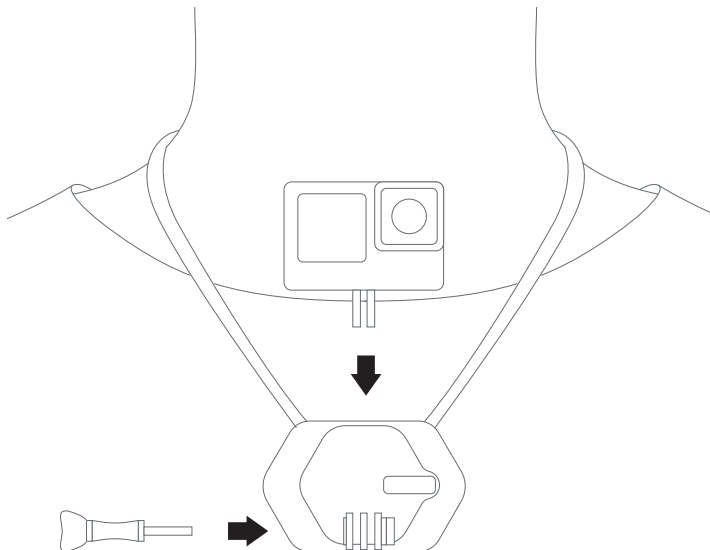

2. Mount the sports camera and attach it to the magnetic base