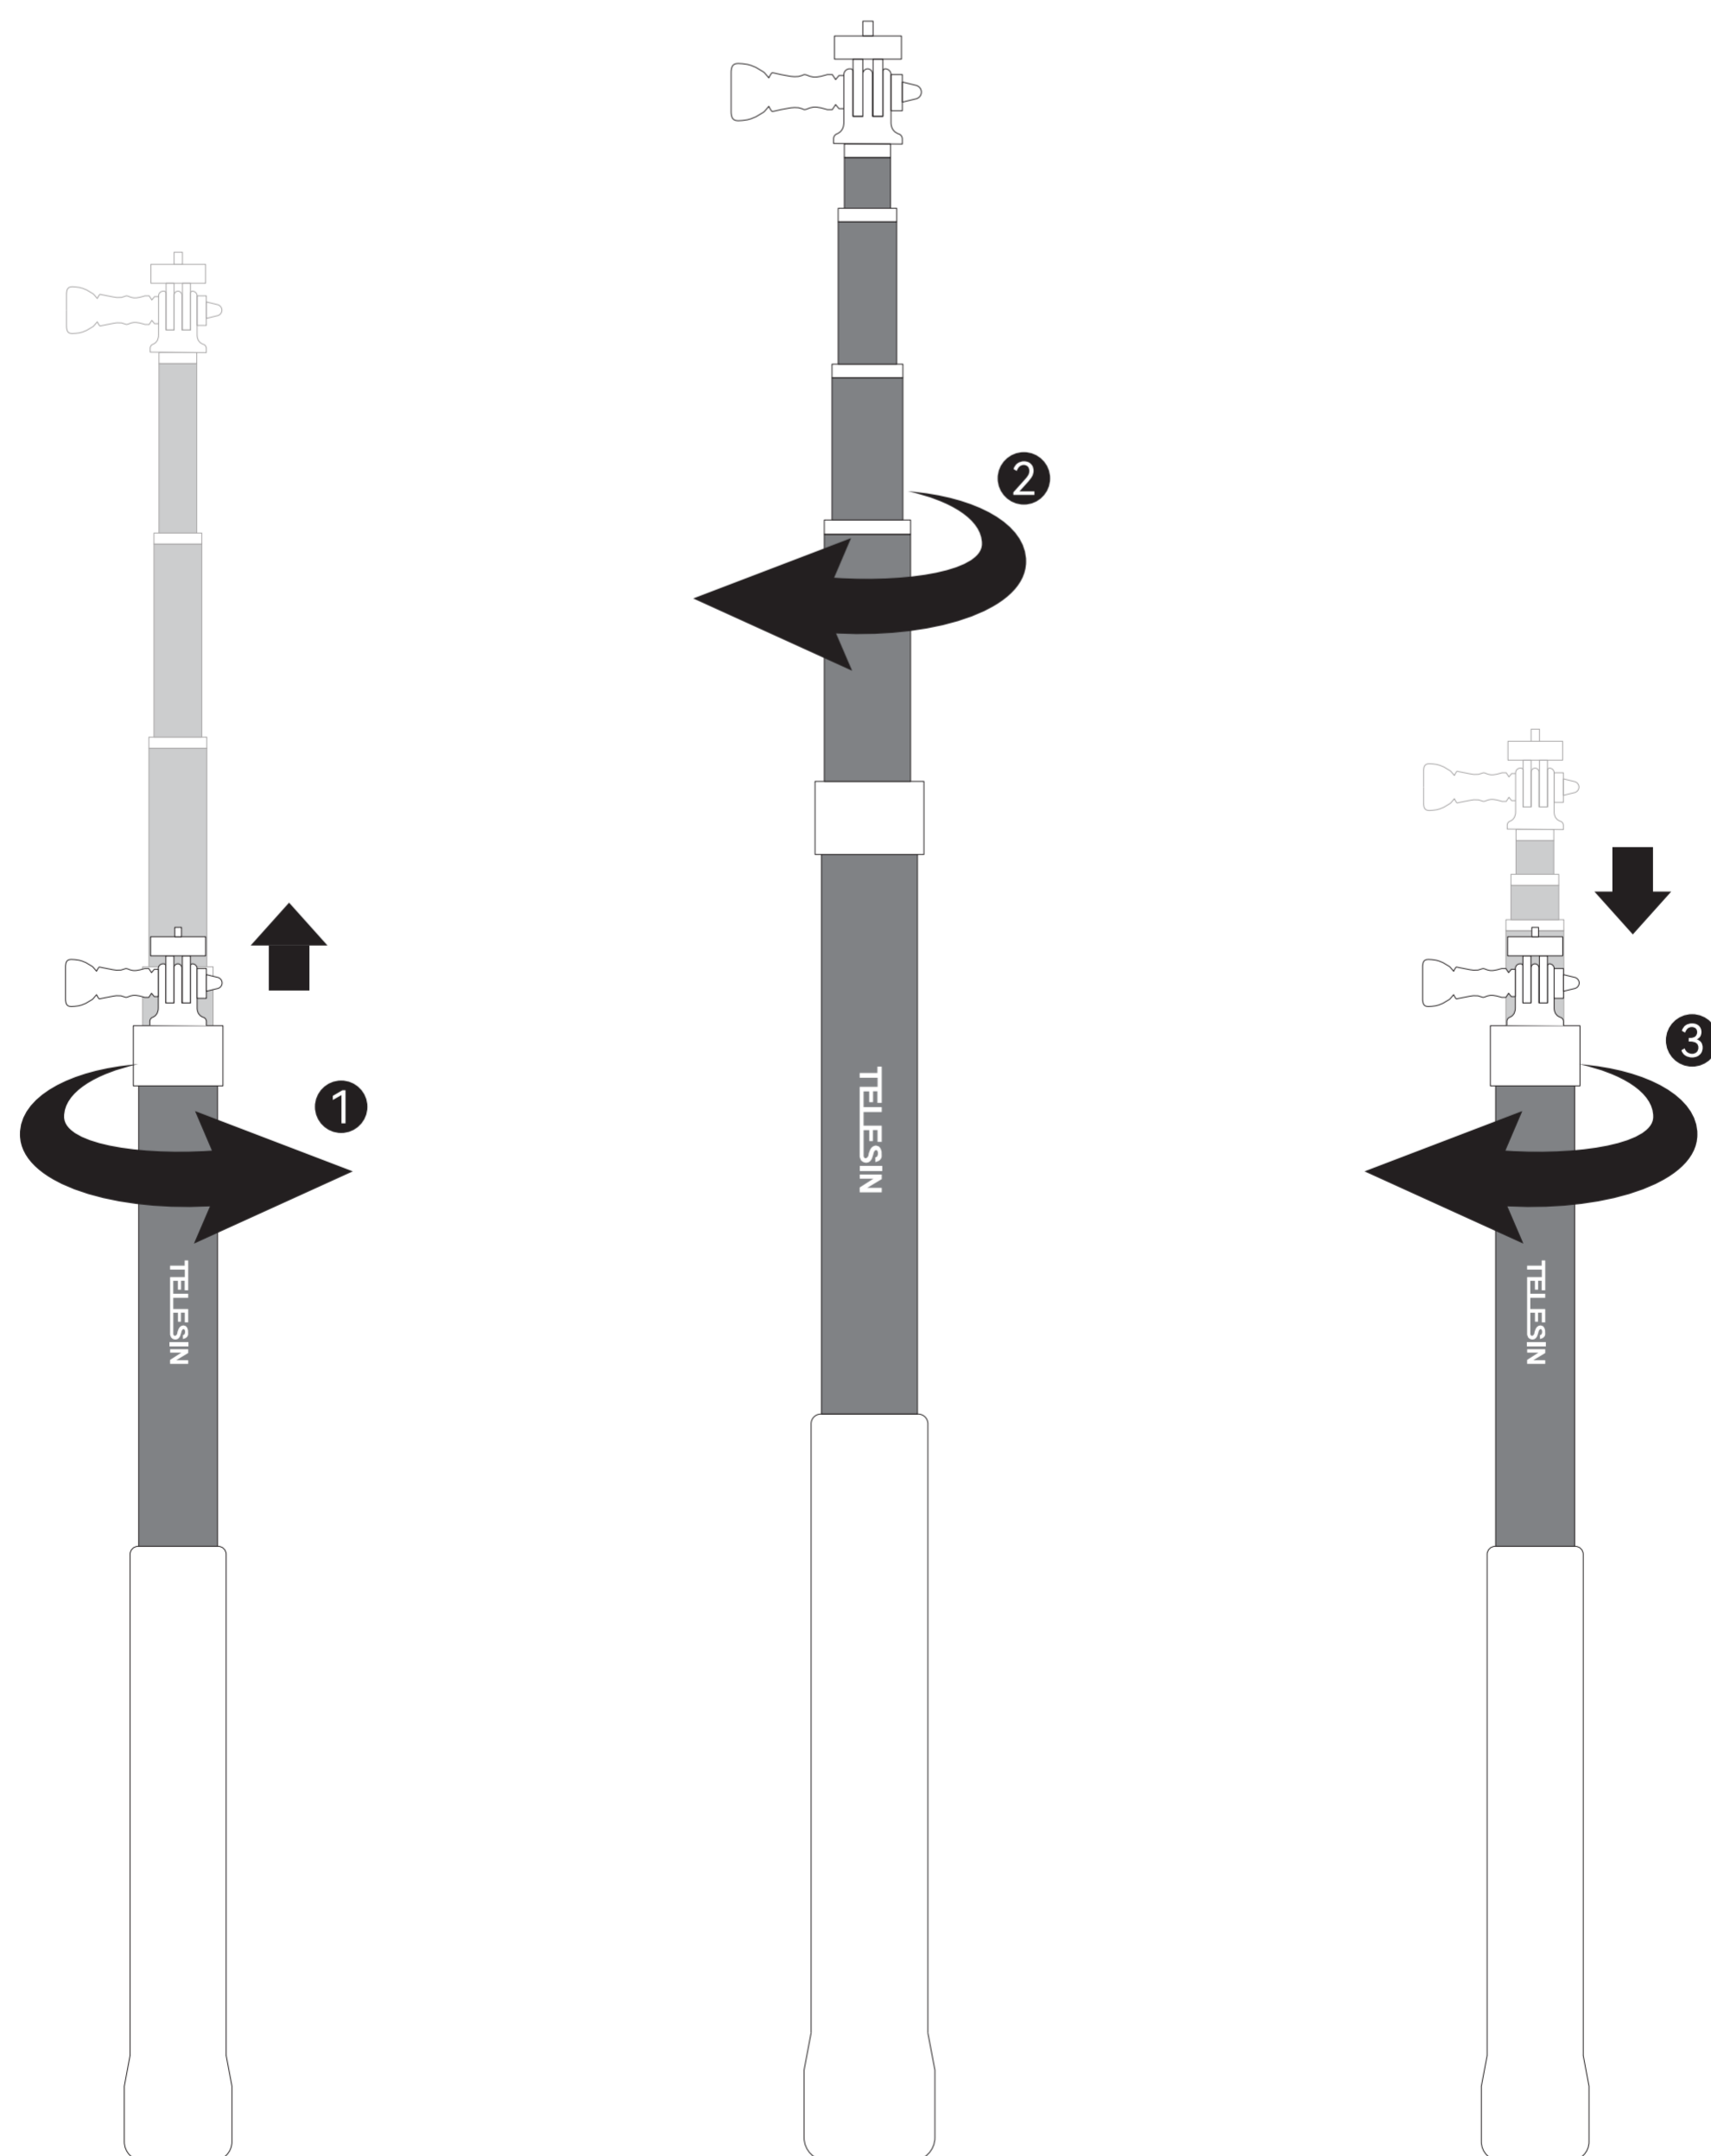

Carbon Fiber Selfie Stick

偏心管碳纤维自拍杆

- 1 Twist the bar counterclockwise to unlock the eccentric tube, at which point the selfie stick can be retracted.
逆时针拧动杆身，即可解锁偏心管，此时可伸缩自拍杆。
- 2 Twist the bar clockwise to lock the eccentric tube, at which point the length of the selfie bar can be fixed.
顺时针拧动杆身，即可锁紧偏心管，此时可固定自拍杆的长度。
- 3 When recovering the selfie stick, twist the rod clockwise to lock the eccentric tube to prevent the selfie stick from stretching at will.
回收自拍杆时，顺时针拧动杆身锁紧偏心管，以防止自拍杆随意伸缩。

adapter head can be transferred to sports cameras and cell phone clips, but also can be transferred to a variety of desired shooting equipment.

转接云台可转接运动相机和手机夹，还可以转接各种想要的拍摄设备。

Disclaimer 免责声明

Please read this statement carefully and by using this product you will be deemed to have acknowledged and accepted it in full. Please check the product carefully before each use and do not use it if damaged or deformed. By using this product, you acknowledge and agree that you are fully responsible for your actions and the possible consequences of using this product. You undertake to use this product only for legitimate and lawful purposes. You understand and agree that ("Telesin") shall not be liable for any misuse, adverse effects, damages, injuries, penalties or other legal consequences arising directly or indirectly from the use of this product. The user should follow the precautions including but not limited to those mentioned herein. To the extent Telesin reserves the right to interpret and modify this commitment within the limits of national laws and regulations.