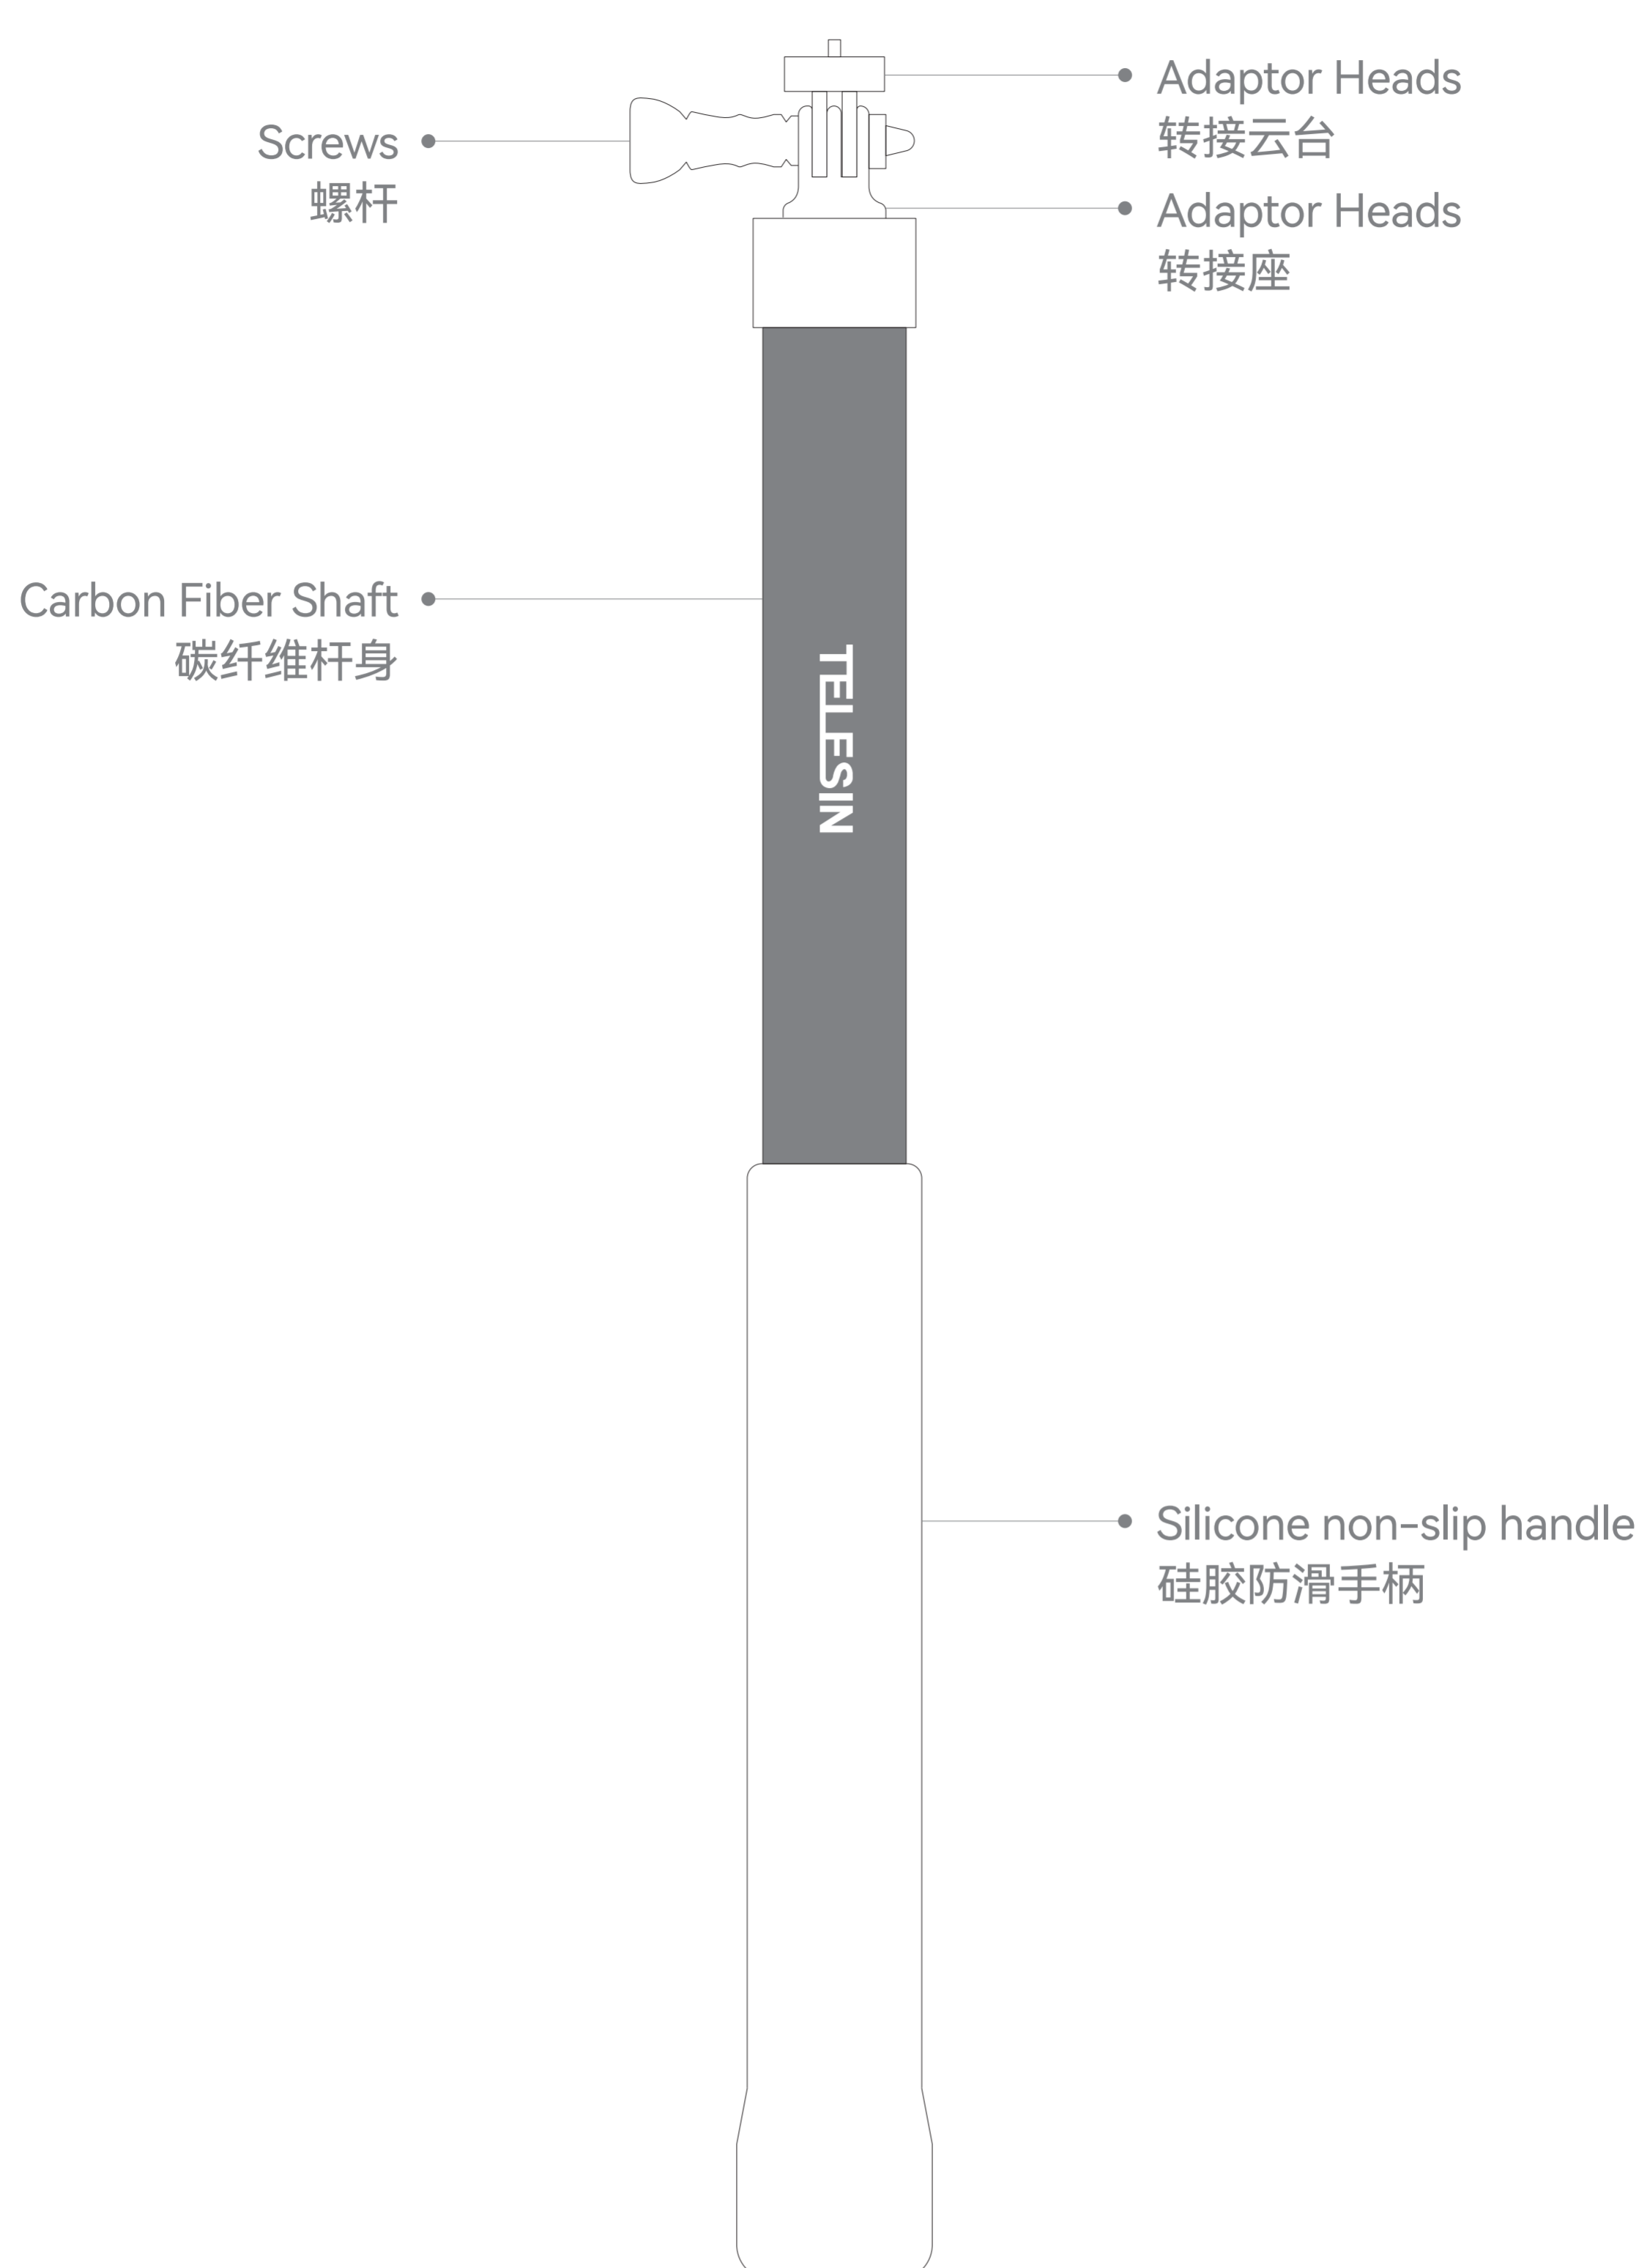

Carbon Fiber Selfie Stick

偏心管碳纤维自拍杆

- 1 Twist the bar counterclockwise to unlock the eccentric tube, at which point the selfie stick can be retracted.
逆时针拧动杆身，即可解锁偏心管，此时可伸缩自拍杆。
- 2 Twist the bar clockwise to lock the eccentric tube, at which point the length of the selfie bar can be fixed.
顺时针拧动杆身，即可锁紧偏心管，此时可固定自拍杆的长度。
- 3 When recovering the selfie stick, twist the rod clockwise to lock the eccentric tube to prevent the selfie stick from stretching at will.
回收自拍杆时，顺时针拧动杆身锁紧偏心管，以防止自拍杆随意伸缩。

adapter head can be transferred to sports cameras and cell phone clips, but also can be transferred to a variety of desired shooting equipment.

转接云台可转接运动相机和手机夹，还可以转接各种想要的拍摄设备。

Disclaimer 免责声明

Please read this statement carefully and by using this product you will be deemed to have acknowledged and accepted it in full. Please check the product carefully before each use and do not use it if damaged or deformed. By using this product, you acknowledge and agree that you are fully responsible for your actions and the possible consequences of using this product. You undertake to use this product only for legitimate and lawful purposes. You understand and agree that ("Telesin") shall not be liable for any misuse, adverse effects, damages, injuries, penalties or other legal consequences arising directly or indirectly from the use of this product. The user should follow the precautions including but not limited to those mentioned herein. To the extent Telesin reserves the right to interpret and modify this commitment within the limits of national laws and regulations.